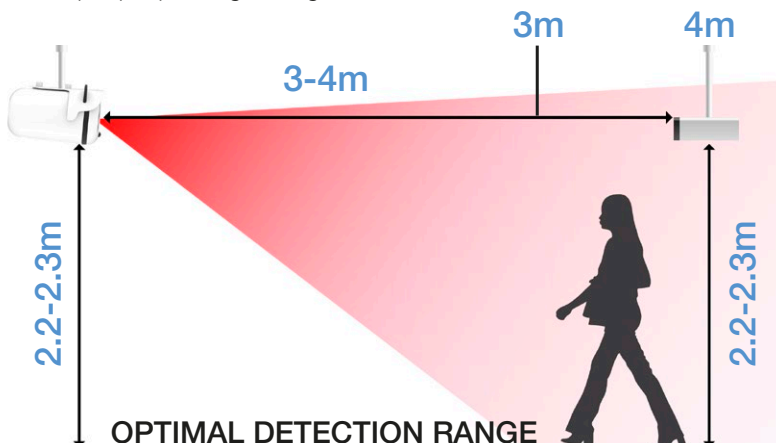

<30ms RESPONSE TIME

KEY FEATURES

- Fast temperature measurement
- High temperature accuracy
- Long distance, non-contact detection
- Only measures facial temperature
- Dual Spectrum Technology (overlay of temperature on live view)
- Mobile App available
- Licence Free software
- Environment calibration
- A complete thermal detection solution

DESCRIPTION

This Body Temperature Detection System can accurately detect facial temperatures of up to 40 people at once with an accuracy of $\pm 0.3^{\circ}\text{C}$, this is ideal for monitoring body temperatures at entrances to events, transport hubs and buildings.

This system comprises of the camera, an NVR, a temperature calibrating device as well as all the necessary brackets for installation.

Using advanced facial detection, the system uses the face temperature for a more accurate measurement. This also stops any false readings, such as a person carrying a hot drink. With astonishingly fast response time and being able to measure up to 40 people at once, the system will reduce the need for single file detection, aiding in the speed of people passing through the detection area.